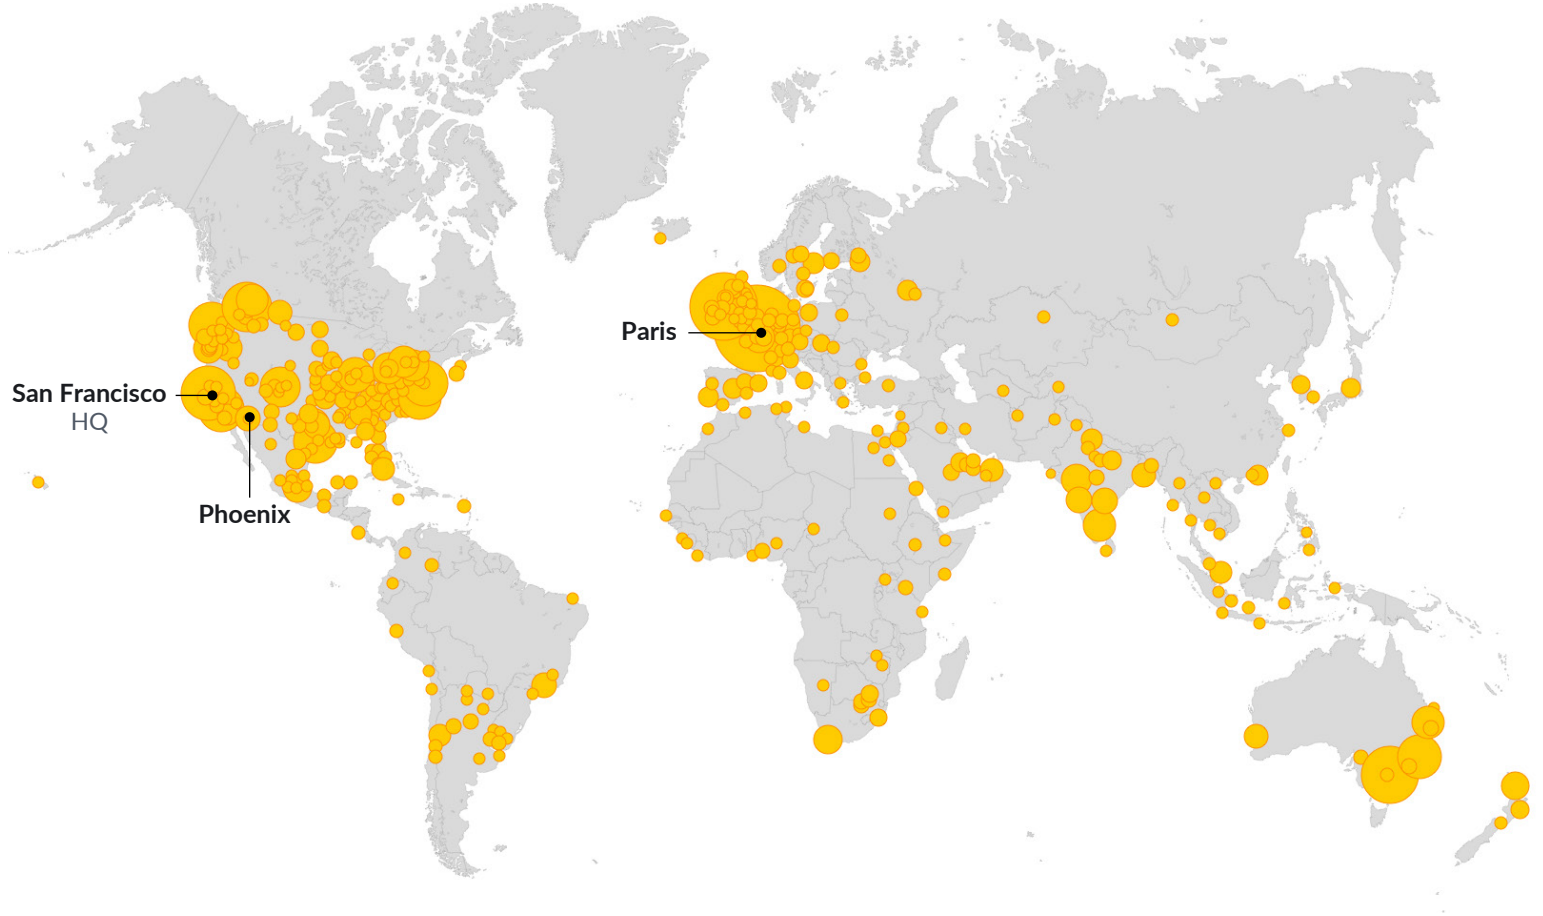

# A global footprint

450,000+

Projects

2,000+

Partners

100+

Countries

13

Languages

Brookfield

Built.

EllisDon

Morguard

RUDOLPH SLETTEN

SpellerMetcalfe

# Present across all market segments

---

**BROOKFIELD  
PLACE CALGARY**

EllisDon, Brookfield  
\$1.3 billion

**SEA-TAC  
INTERNATIONAL AIRPORT**

Clark Construction  
\$900 million

**MOSCONE CENTER  
EXPANSION**