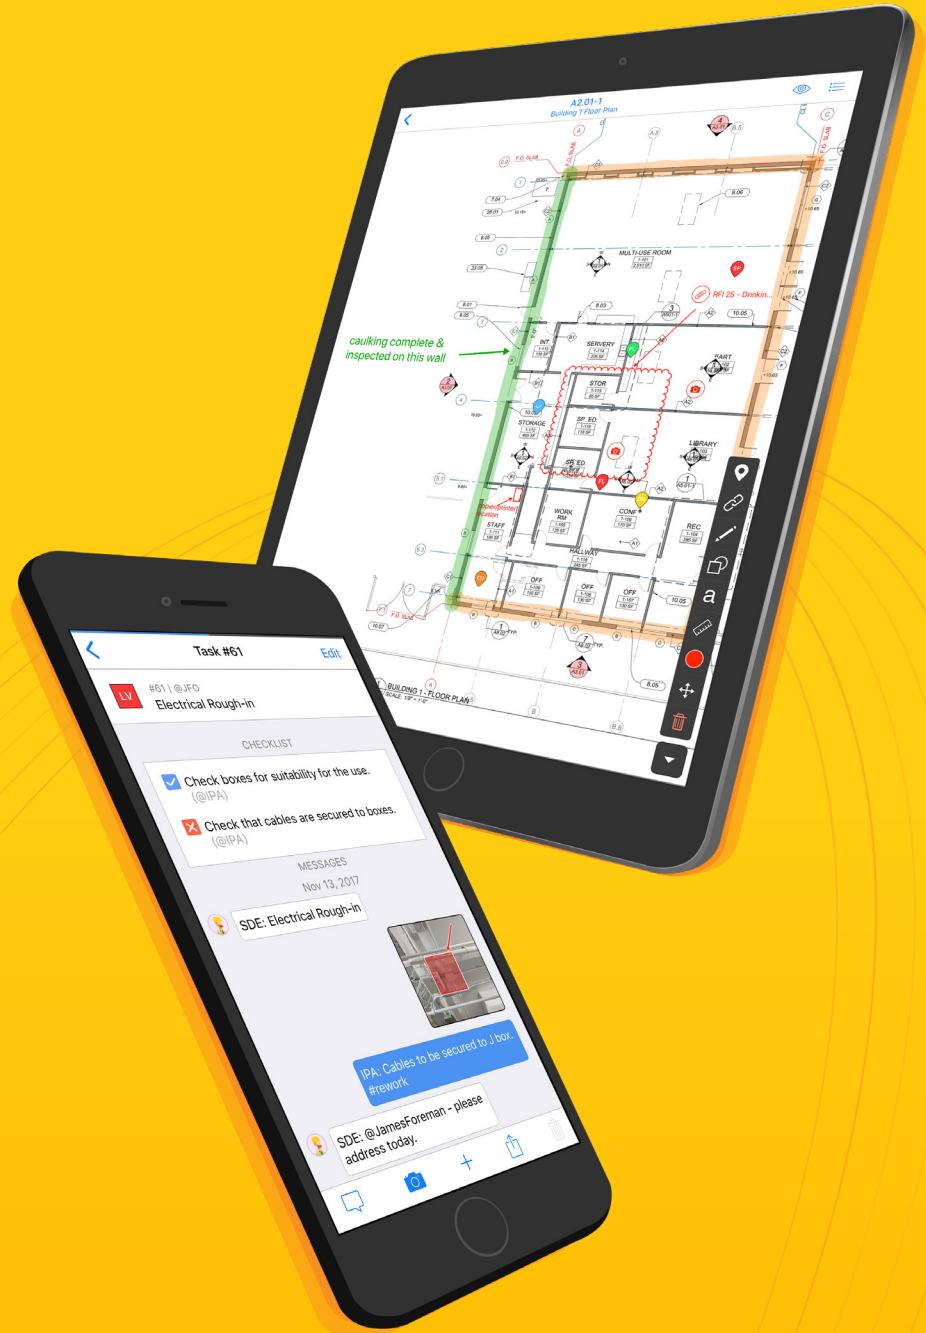

# The #1 construction app for the field

Your one-stop solution  
for field management

# Cover all critical field use-cases with one real-time platform

---

## Plans

View, annotate and share drawings in seconds while you are in the field.

## Tasks

Track work to completion. From crew scheduling to punch list and safety.